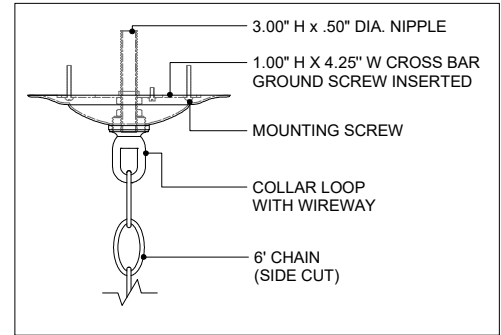

- 6.00" DIA. BODY
- 6.00" DIA. CANOPY
- 1.00" H X 4.25" W CROSS BAR

TOP VIEW

CANOPY DETAIL

FRONT VIEW

CURREY & COMPANY