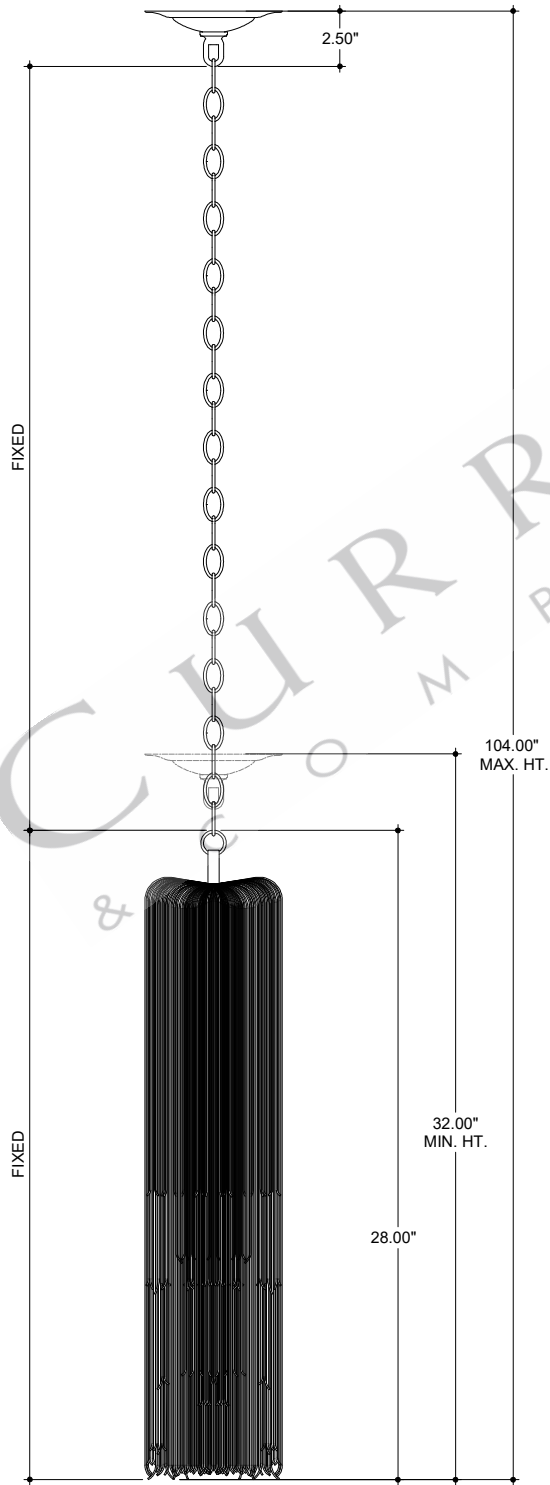

- 6.00" DIA. BODY
- 6.00" DIA. CANOPY
- 1.00" H X 4.25" W CROSS BAR

TOP VIEW

CANOPY DETAIL

FRONT VIEW

CURREY & COMPANY